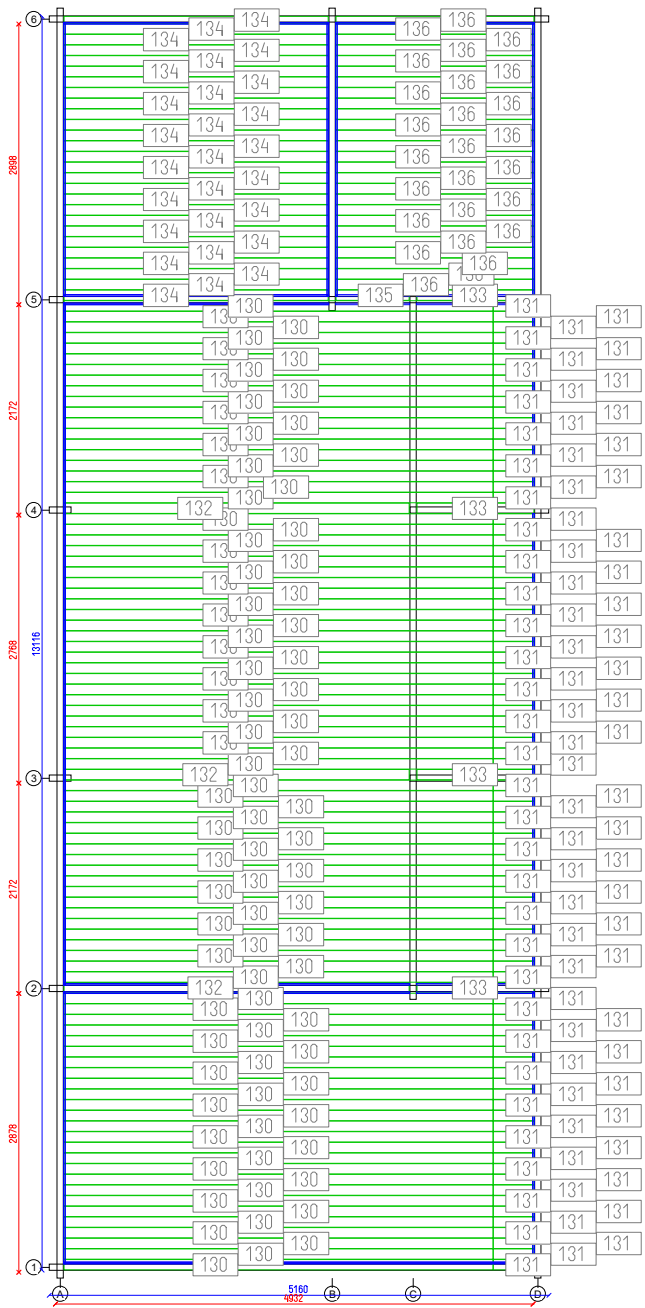

22
OF

Riviar 68

Wall 5

Tikr.	Dare	9	22
---	ANG	SHEET	OF

Riviar 68

Wall C

2713

2240

6
 J. Jorgensen & Fritid

Riviar 68

Wall B

Tikr.	Dare	17	22
---	ANG	SHEET	OF

Riviar 68

Flr. bearers pl.

Tikr. ---

Dare ANG

18 SHEET

22 OF

Riviar 68

Floor Plan

Tikr.

Dare
ANG

19
SHEET

22
OF

Riviar 68

Second Floor Plan

Tikr.

Dare
ANG

20
SHEET

22
OF

Riviar 68

Roofboard plan