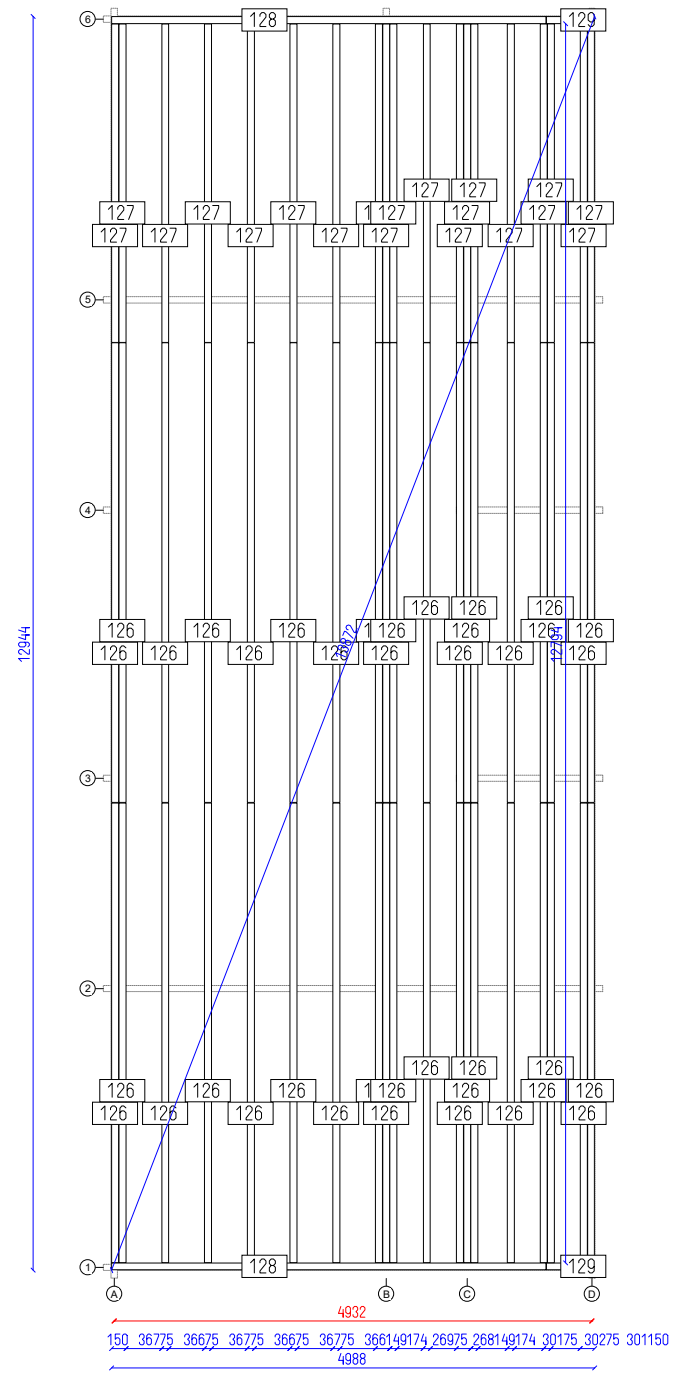

Riviar 68

Flr. bearers pl.

Tikr. ---

Dare ANG

18 SHEET

22 OF