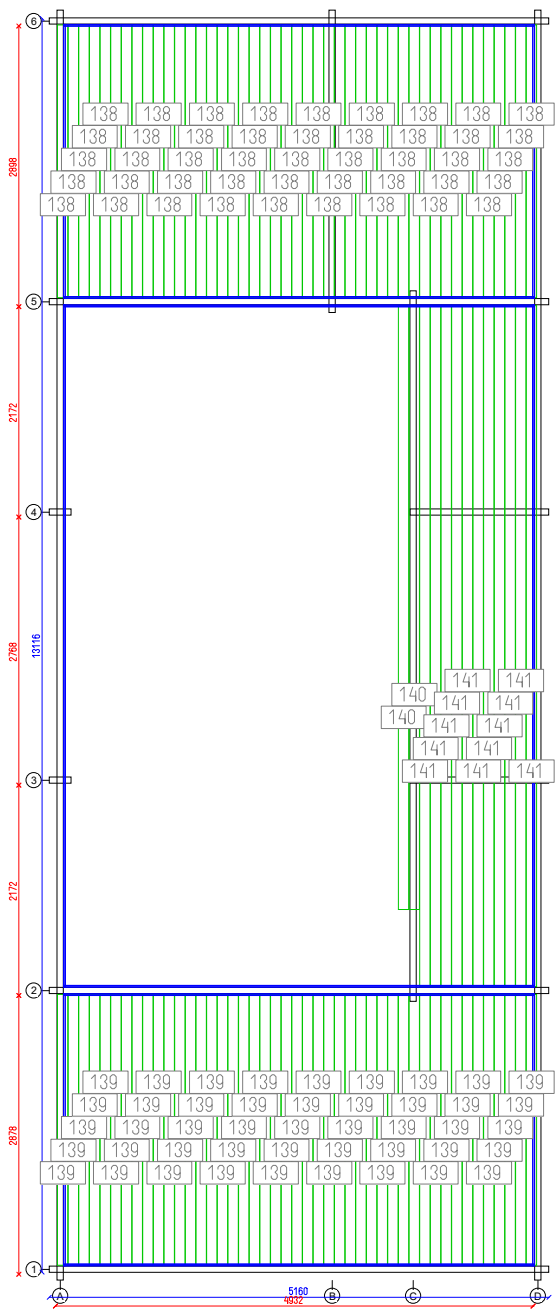

22
OF

Riviar 68

Wall 5

Tikr.	Dare	9	22
---	ANG	SHEET	OF

Riviar 68

Wall C

2713

2240

2713

2240

228

A

Riviar 68

Wall 4

Tikr.

Dare
ANG

18 SHEET

22 OF

Riviar 68

Floor Plan

Tikr.

Dare
ANG

19
SHEET

22
OF

Riviar 68

Second Floor Plan

Tikr.

Dare
ANG

20
SHEET

22
OF

Riviar 68

Roofboard plan